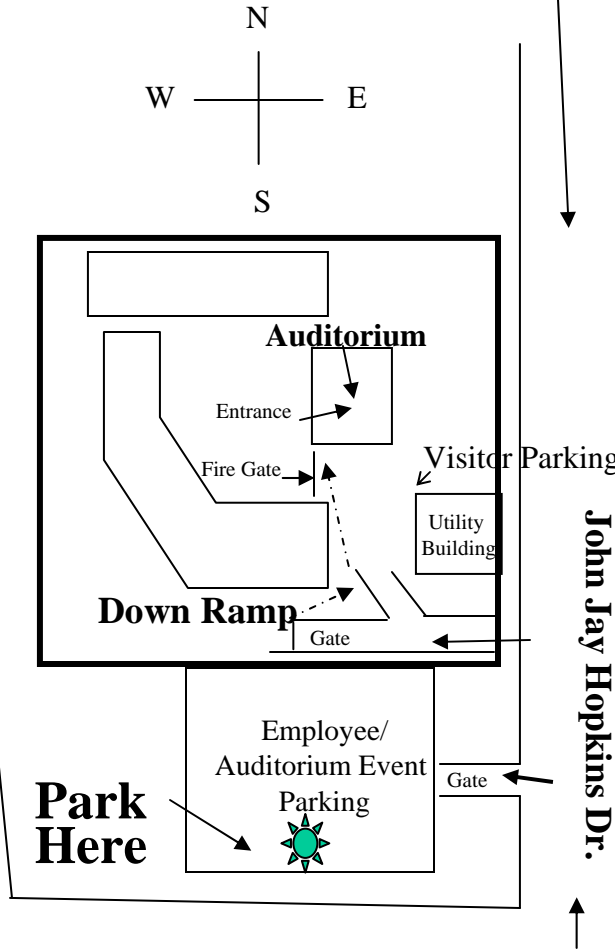

Los Angeles

Del Mar

**TSRI Auditorium**  
10640 John Jay Hopkins Drive  
San Diego, CA 92121

Directions to the TSRI Auditorium,  
10640 John Jay Hopkins Drive, San Diego, CA 92121

1. From Interstate 5: Take Interstate 5 to the Genesee Avenue Exit. Drive west up the hill and take a right at the second traffic light onto John Jay Hopkins Drive.
2. From Salk and UCSD: Go north on North Torrey Pines Road. At the T take a right onto Genesee and take an immediate left onto John Jay Hopkins Drive.
3. From Del Mar (Coast): Go south on North Torrey Pines Road. Take a left onto John Jay Hopkins Drive.

**Parking Lots Available**

Employee/Auditorium Event Lot: When reaching John Jay Hopkins Drive, go west into the employee parking and go to the south end (back) as marked on the map. Then walk north through the parking lot down the ramp and you will see signs pointing toward the auditorium.

Lot on General Atomics Court: When reaching John Jay Hopkins Drive, go east onto General Atomics Court. Take an immediate north into the parking lot. The gate will be open. Park and then cross John Jay Hopkins Drive through visitor parking and the auditorium will be in front of you to the north.